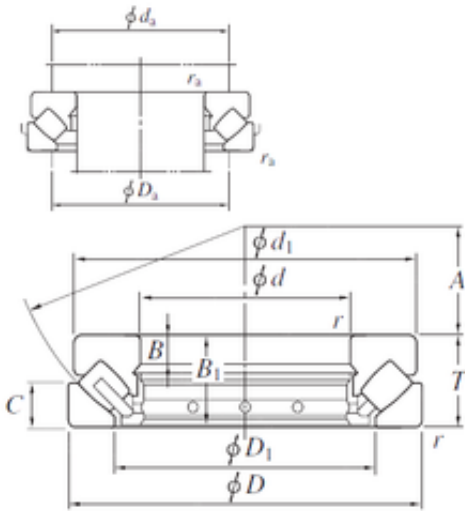

Bearing Electronic Instrument Co., Ltd.

KOYO 292/560 thrust roller bearings

Bearing No. 292/560

292/560 Bearing 2D drawings and 3D CAD models

Size	560x750x115 mm
Bore Diameter	560 mm
Outer Diameter	750 mm
Width	115 mm
d	560 mm
D	750 mm
T	115 mm
d1	732 mm
r min.	5 mm
A	302 mm
B	37 mm
B1	111 mm
C	60 mm
D1	644 mm
da min.	645 mm
Da max.	690 mm
ra max.	4 mm
Weight	145 Kg
Basic dynamic load rating (C)	2770 kN