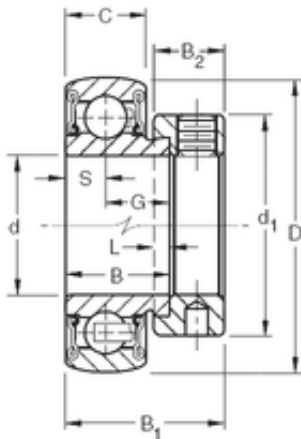

### Timken RA202RRB deep groove ball bearings

Bearing No. RA202RRB

RA202RRB Bearing 2D drawings and 3D CAD models

Size	53.975x100x32.54 mm
Bore Diameter	53,975 mm
Outer Diameter	100 mm
Width	32,54 mm
d	53,975 mm
D	100 mm
B	32,54 mm
C	24 mm
d1	76,2 mm
B1	48,4 mm
B2	20,6 mm
G	20,55 mm
L	4,8 mm
S	11,99 mm
Weight	0,857 Kg
Basic dynamic load rating (C)	48 kN