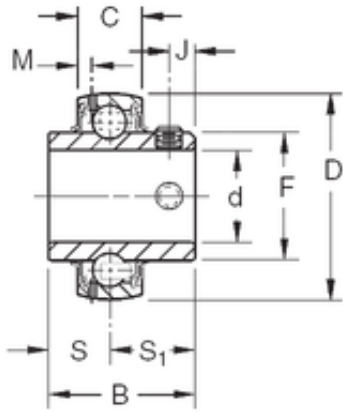

Bearing Electronic Instrument Co., Ltd.

Timken GY1206KRRB deep groove ball bearings

Bearing No. GY1206KRRB

GY1206KRRB Bearing 2D drawings and 3D CAD models

Size	60.325x110x65.07 mm
Bore Diameter	60,325 mm
Outer Diameter	110 mm
Width	65,07 mm
d	60,325 mm
D	110 mm
B	65,07 mm
C	27 mm
S1	39,67 mm
F	76,48 mm
J	10 mm
M	5,13 mm
S	25,4 mm
Thread (G)	M10X1,5
Basic dynamic load rating (C)	58,5 kN